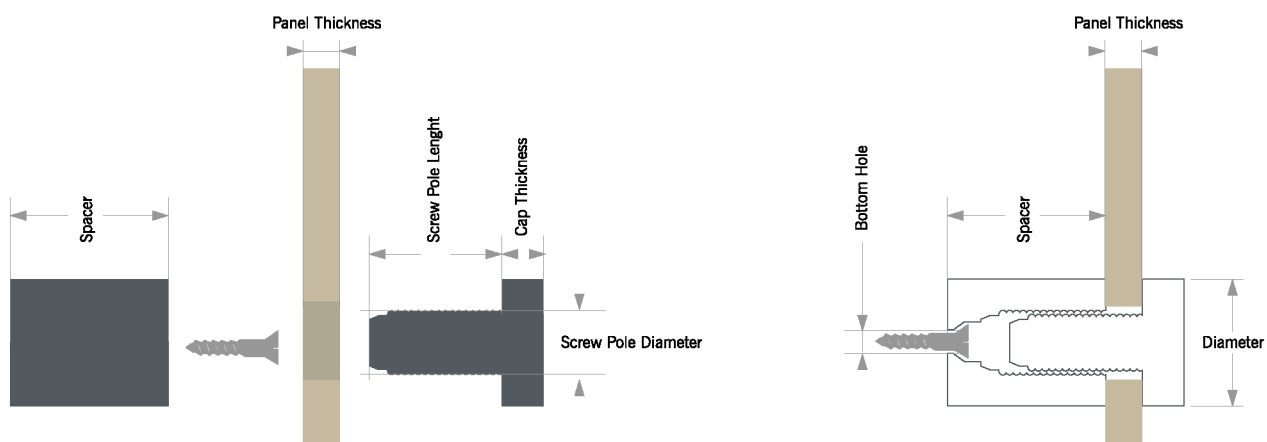

DISTANZIATORI ALLUMINIO

SATINATO - SATIN

ORO - GOLD

CROMATO - CHROME

NERO - BLACK

SIZE	DIAMETER	CAP THICKNESS	SPACER	SCREW POLE SIZE	BOTTOM HOLE SIZE	MAX PANEL THICKNESS
13X13	13mm	4mm	13mm	Diam. 8mm Leng. 12	4,2mm	6mm
13X19	13mm	4mm	19mm	Diam. 8mm Leng. 12	4,2mm	8mm
19X25	19mm	6mm	25mm	Diam. 10mm Leng. 22,5	5mm	12mm