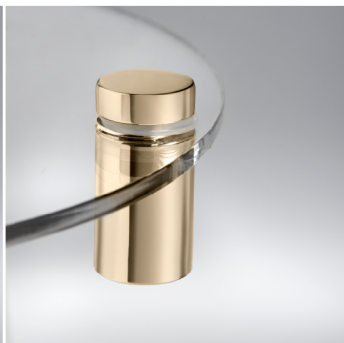

DISTANZIATORI ALLUMINIO

SATINATO - SATIN

ORO - GOLD

CROMATO - CHROME

NERO - BLACK

SIZE	DIAMETER	CAP THICKNESS	SPACER	SCREW POLE SIZE	BOTTOM HOLE SIZE	MAX PANEL THICKNESS
13X13	13mm	4mm	13mm	Diam. 8mm Leng. 12	4,2mm	6mm
13X19	13mm	4mm	19mm	Diam. 8mm Leng. 12	4,2mm	8mm
19X25	19mm	6mm	25mm	Diam. 10mm Leng. 22,5	5mm	12mm